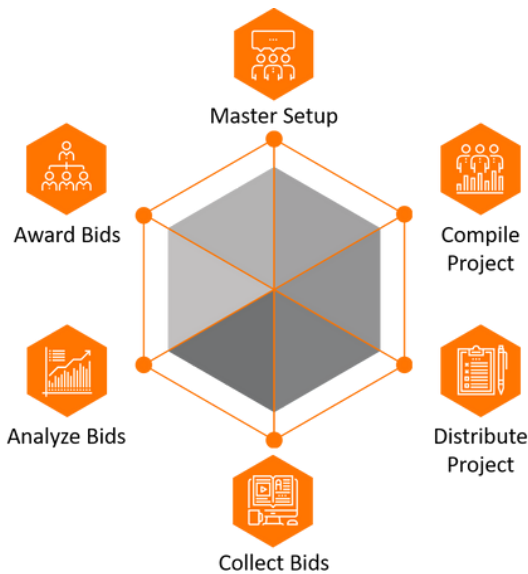

# BidConnect Module

Cutting-Edge Bid Management Software  
for Residential Builders

## Find the Best Bid

Integration with BuildPro and SupplyPro provides Builders, Suppliers, Contractors and Trades with convenient 24/7 access to all the required elements for bidding and awarding projects. BidConnect makes it simple to manage sent and received project bids—anytime and anywhere—in a matter of seconds. Since all bidding materials are accessible digitally in one place, users can add and communicate project plans, scope, specifications and regulations.

## Streamline the Process

In minutes, users can select and invite appropriate suppliers and contractors for jobs, enhancing efficiency in simultaneous bids by sorting via various criteria. BidConnect allows side-by-side bid evaluation for optimal quality and profit protection, integrates with BuildPro and SupplyPro for seamless project management, and its online nature ensures immediate communication, preventing delay-causing changes.