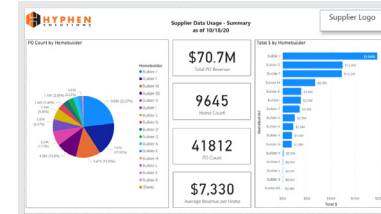

REPORTS BY BUILDER

- ✓ Volume
- ✓ Future Activity
- ✓ Home Counts
- ✓ Starts by Week

Gain Clarity, Understanding + Control

The large volume of detailed data in SupplyPro and related Builder data can seem insurmountable. Insights by SupplyPro presents the data in a way that makes sense to you, the decision maker. Uncover trends, issues and opportunities from your own data.