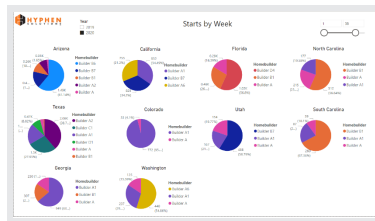

INSIGHTS BY SUPPLYPRO

Uncover Trends + Opportunities

Suppliers

Supply Chain Management

Market Overview | Month over Month Analysis | PO Volume | Reports by Builder | Trend Analysis

Make Your SupplyPro Data Work For You

With Insights by SupplyPro, position yourself ahead of the competition with weekly real-time dashboard views that feature critical indicators of your productivity, market activity and trends. Insights by SupplyPro consolidates the details of Builder and Supplier data and presents the most valuable take-aways to you, the Supplier, at a high-level perspective.

MARKET OVERVIEW

- ✓ Builder Activity
- ✓ Your PO Volume
- ✓ Builder Starts by Week and Location

TREND ANALYSIS

- ✓ Month Over Month
- ✓ Future Activity
- ✓ Anticipated Future Revenue

Information is Key! We've Got You Covered...